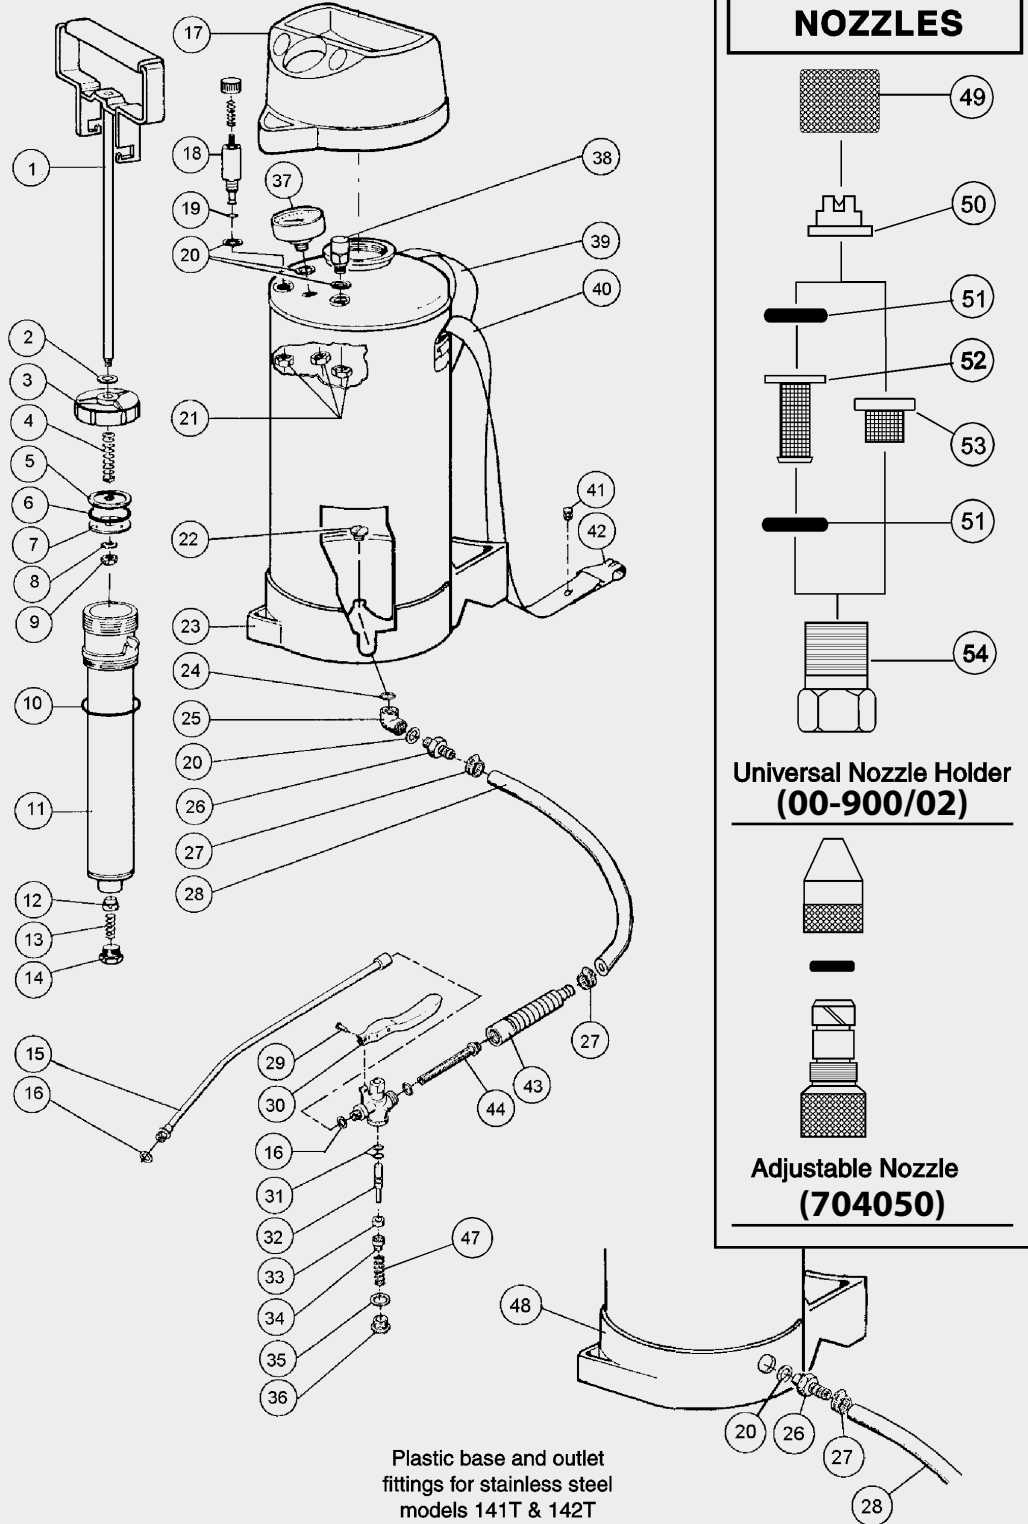

GLORIA HEAVY DUTY SPRAYERS - 141T, 176T, 142T & 172RT

APPLICATION EQUIPMENT

COMPONENT PART DESCRIPTIONS - 'STANDARD' - NITRILE SEAL VERSIONS

KEY	PART #	DESCRIPTION	KEY	PART #	DESCRIPTION
1		Only available as part of an assembly	26	712650	Tank outlet adaptor c/w washer
2	611170	Buffer washer for pump	27	602900	Worm drive hose clip
3	605843	Pump cap / piston guide	28	706950	Hose 1.3 metres c/w clips
4	610471	Buffer spring for pump	29	633070	Rivet for trigger lever
5	624230	Piston plate - dished	30	600680	Lever for trigger valve
6	625971	Piston O ring	31	606571	O ring for trigger spindle
7	624330	Piston plate - flat	32	711430	Valve spindle with O rings
8	200110	Locking washer	33	602070	Rubber valve disc
9	634170	Hexagon nut for piston rod	34	602570	Housing for valve disc
10	627070	Pump sealing O ring	35	602270	Washer for base plug
11	711210	Pump barrel (Not available seperate)	36	602370	Base plug for trigger valve
12	701980	Footvalve poppet	37	706410	Pressure gauge, nut & washer
13	615972	Spring for footvalve	38	706550	Relief valve with washer
14	605000	Retaining plug for footvalve	39	620140	Strap c/w studs for 141T
15	701310	Lance tube with washer	39	609834	Strap for 176T - has no fittings
16	617070	Washer for lance and trigger	39	620130	Strap 142T/172RT not for hook
17	604240	Black filler funnel 10 litre	40	604530	Strap 142T/172RT - for hook
17	604250	Blue filler funnel 10 litre	41	603060	Stud for carrying strap
17	540423	Blue filler funnel for new style 405T	42	604410	Hook for carrying strap
17	540453	Black filler funnel for new style 505T	43	511760	Filter barrel for trigger
18	712090	Decompression valve c/washer	44	613320	Strainer for trigger valve
19	213440	O Ring for decompression valve	47	612071	Spring for trigger valve
20	618170	Washer for gauge etc	48	604430	Black plastic base 142T (10 litre)
21	604500	Hexagon nut for gauge etc	48	540454	Black plastic base for new style 505T (5 litre)
22	538683	Screw for container outlet	49	00-400	Brass nut for nozzle holder
23	538726	Blue plastic base for 176T	50	02-347/02	Yellow flat fan nozzle tip
23	538725	Blue plastic base for 172RT	51	00-349	Nozzle sealing washer
23	540422	Blue plastic base for new style 405T	52	02-028	Nozzle strainer 100 mesh
24	130090	O ring seal for outlet elbow	53	02-416/50	Strainer 50 mesh blue P/P
25	538682	Outlet adapter elbow	54	00-402	Brass body for nozzle holder