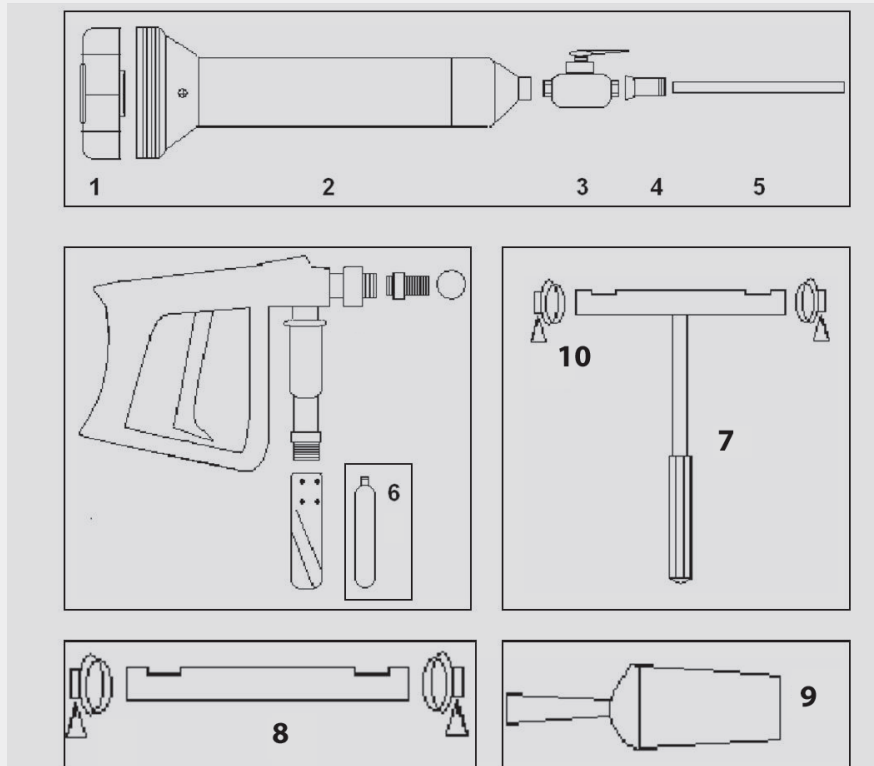

You know when
you're in safe hands!

www.killgerm.com

PA2 REPLACEMENT PARTS DIAGRAM

KEY	PART	DESCRIPTION	PRICE
1	PAS004	Powder Container Cap	£41.08
2	PAS003	Powder Container -Bare	£49.63
3	V003	Powder Container Outlet Tap	£20.07
4	PA021	Powder Tap Adaptor	£5.26
5	PA020	Powder Tube	£4.78
6	PA2CART50	CO2 Gas Cartridge (Pack of 50)	£33.90
7	PAS011	Stabiliser Handle	£27.14
8	PAS019	Lance Joint Support Bracket	£12.01
9	PA026	Powder Scoop	£2.74
ASSEMBLY PARTS 1-5	PAS005	Powder Container Complete	£118.37
ASSEMBLY PARTS 4-5	PAS016	Powder Tube Complete	£10.05